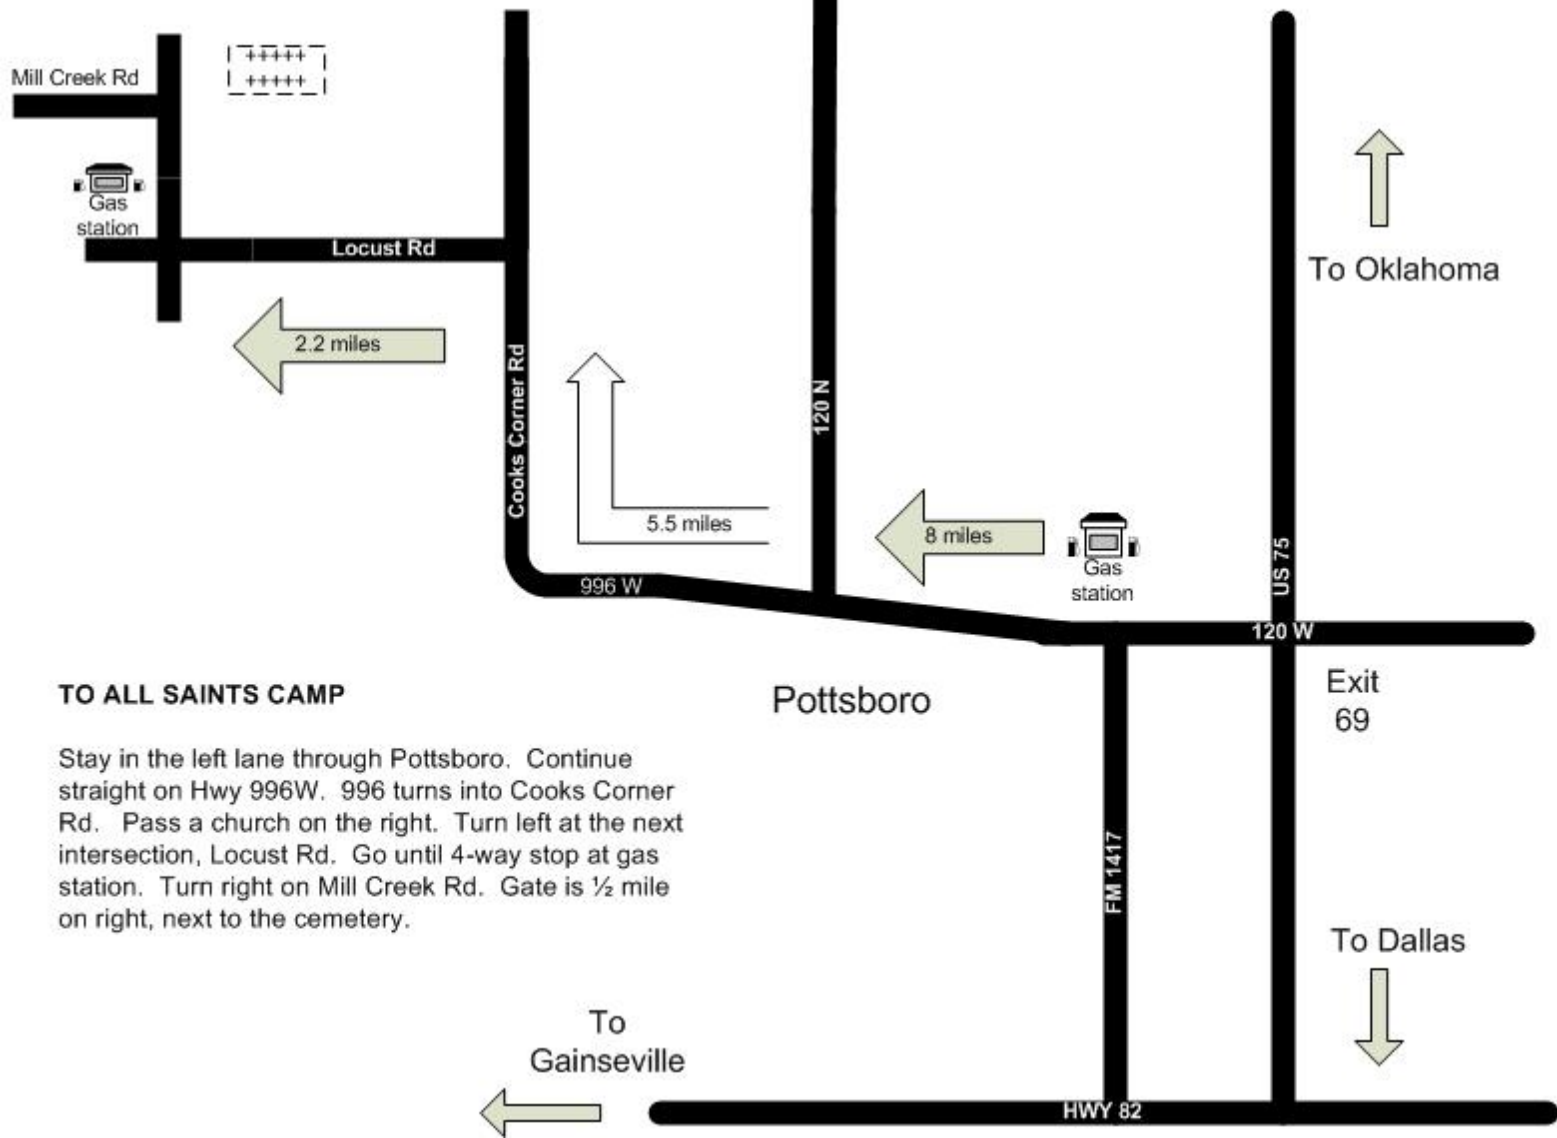

FROM U.S. 75:

Go north on US 75 through Sherman and Denison. Exit 69 (Highway 120 W). Cross back over 75 and head west toward the city of Pottsboro.

FROM U.S. 82:

Go east on US 82 into the Sherman city limits. Exit FM1417 and head north toward the city of Pottsboro. FM 1417 dead ends in Pottsboro. Turn left at the "T."

TO ALL SAINTS CAMP

Stay in the left lane through Pottsboro. Continue straight on Hwy 996W. 996 turns into Cooks Corner Rd. Pass a church on the right. Turn left at the next intersection, Locust Rd. Go until 4-way stop at gas station. Turn right on Mill Creek Rd. Gate is ½ mile on right, next to the cemetery.